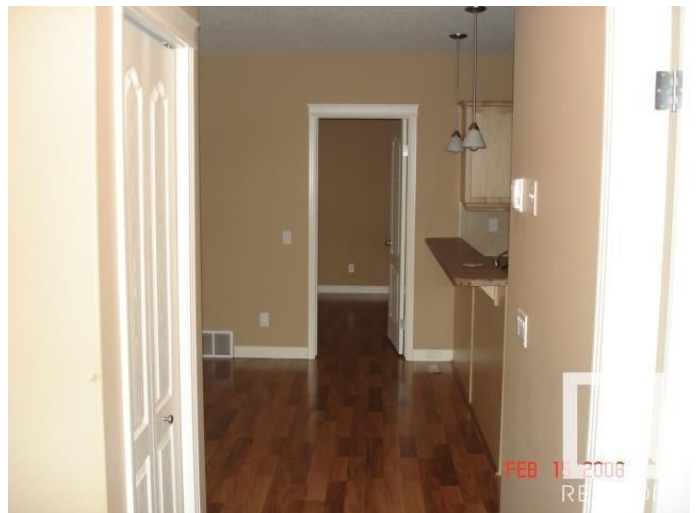

$259,000 - 36 671 Silver Berry Road, Edmonton

MLS® #E4432302

$259,000

2 Bedroom, 2.00 Bathroom, 924 sqft
Condo / Townhouse on 0.00 Acres

Silver Berry, Edmonton, AB

Better than new! This 2 bedroom condo shows perfect, comes with all the appliances(upgraded appliances) modern decor, natural maple cabinets, tons of storage, air conditioning, window coverings...you can't spend any more money here cause it is already done! Single car garage and stall in front of unit. For someone Christmas will come twice.

Built in 2005

Essential Information

MLS® #	E4432302
Price	$259,000
Bedrooms	2
Bathrooms	2.00
Full Baths	2
Square Footage	924
Acres	0.00
Year Built	2005
Type	Condo / Townhouse
Sub-Type	Carriage
Style	Bungalow
Status	Active

Community Information

Address	36 671 Silver Berry Road
Area	Edmonton