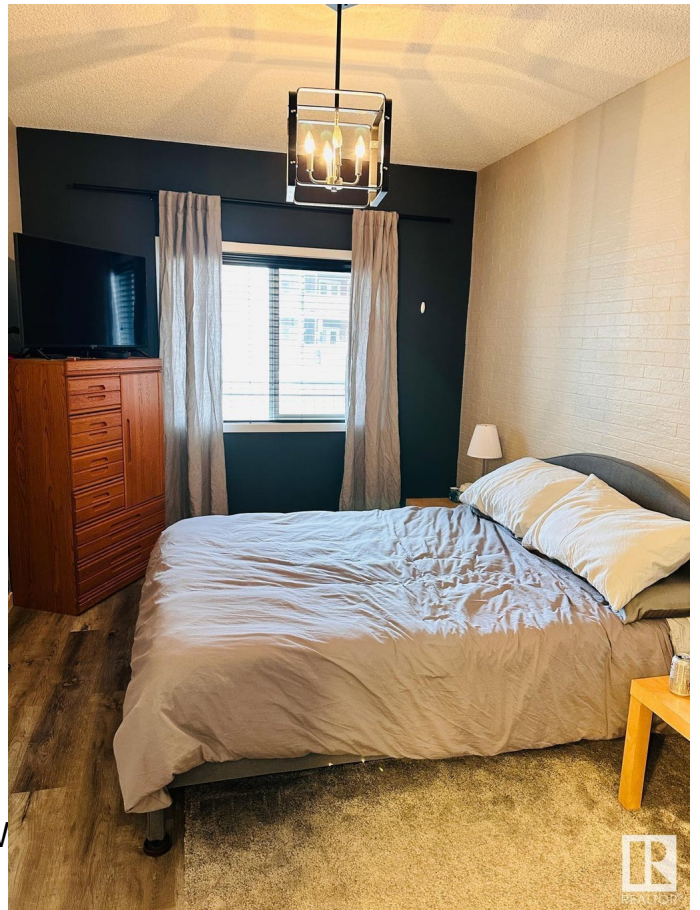

Address 147 1818 Rutherford Road
Area Edmonton
Subdivision Rutherford (Edmonton)
City Edmonton
County ALBERTA
Province AB
Postal Code T6W 2K6

Amenities

Amenities Front Porch, Parking-Visitor,
Parking Spaces 1
Parking Underground

Interior

Interior Features ensuite bathroom
Appliances Microwave Hood Fan,
Stove-Countertop Electric, W
Heating Baseboard, Natural Gas
# of Stories 4
Stories 1
Has Basement Yes
Basement None, No Basement

Exterior

Exterior Wood, Stone, Vinyl
Exterior Features Airport Nearby, Landscaped,
Schools, See Remarks
Roof Asphalt Shingles
Construction Wood, Stone, Vinyl
Foundation Concrete Perimeter

Additional Information

Date Listed April 22nd, 2025
Days on Market 2
Zoning Zone 55
Condo Fee $444

DATA IS DEEMED RELIABLE BUT IS NOT GUARANTEED ACCURATE BY THE REALTORS® ASSOCIATION OF EDMONTON. COPYRIGHT 2025 BY THE REALTORS® ASSOCIATION OF EDMONTON. ALL RIGHTS RESERVED. Trademarks are owned or controlled by the Canadian Real Estate Association (CREA) and identify real estate professionals who are members of CREA (REALTOR®, REALTORS®) and/or the quality of services they