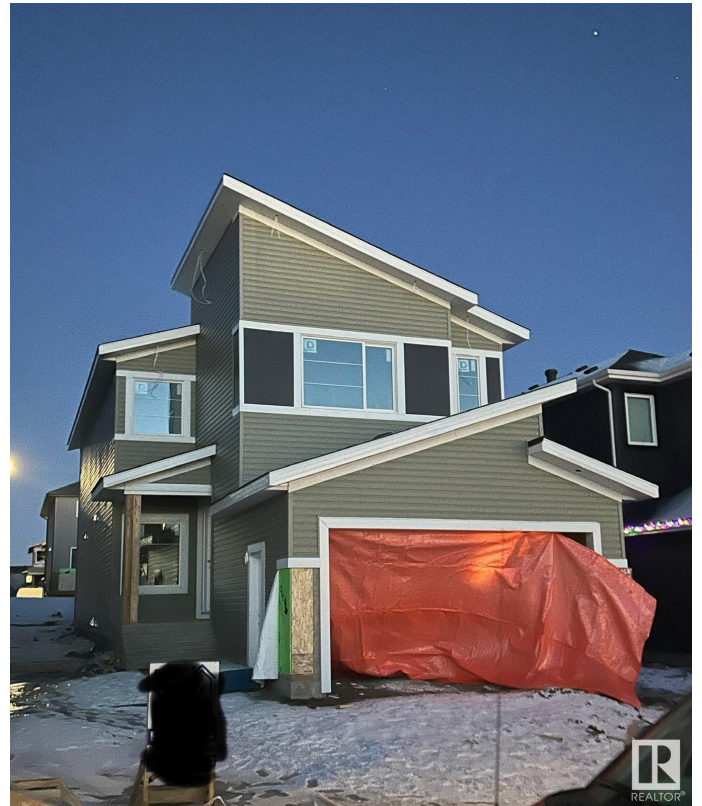

\$670,000 - 5943 17 St, Rural Leduc County

MLS® #E4419264

\$670,000

4 Bedroom, 3.00 Bathroom, 2,207 sqft

Rural on 0.10 Acres

Irvin Creek, Rural Leduc County, AB

This remarkable home is situated in the prestigious Irvine Creek community. The main floor features a den and a full bathroom, along with an extended kitchen and a spice kitchen for added convenience and functionality. The open-to-above living area creates an inviting sense of space and elegance. The upper floor offers a luxurious master suite, complete with a 5-piece ensuite and a generously sized walk-in closet. In addition, there are two spacious bedrooms, a shared bathroom, and a versatile bonus room, ideal for family gatherings or relaxation

Built in 2025

Essential Information

MLS® #	E4419264
Price	\$670,000
Bedrooms	4
Bathrooms	3.00
Full Baths	3
Square Footage	2,207
Acres	0.10
Year Built	2025
Type	Rural
Sub-Type	Detached Single Family
Style	2 Storey
Status	Active

Community Information

Address	5943 17 St
Area	Rural Leduc County
Subdivision	Irvin Creek
City	Rural Leduc County
County	ALBERTA
Province	AB
Postal Code	T4X 3C4

Amenities

Features	Hot Water Electric, No Animal Home, No Smoking Home
----------	-----------------------------------------------------